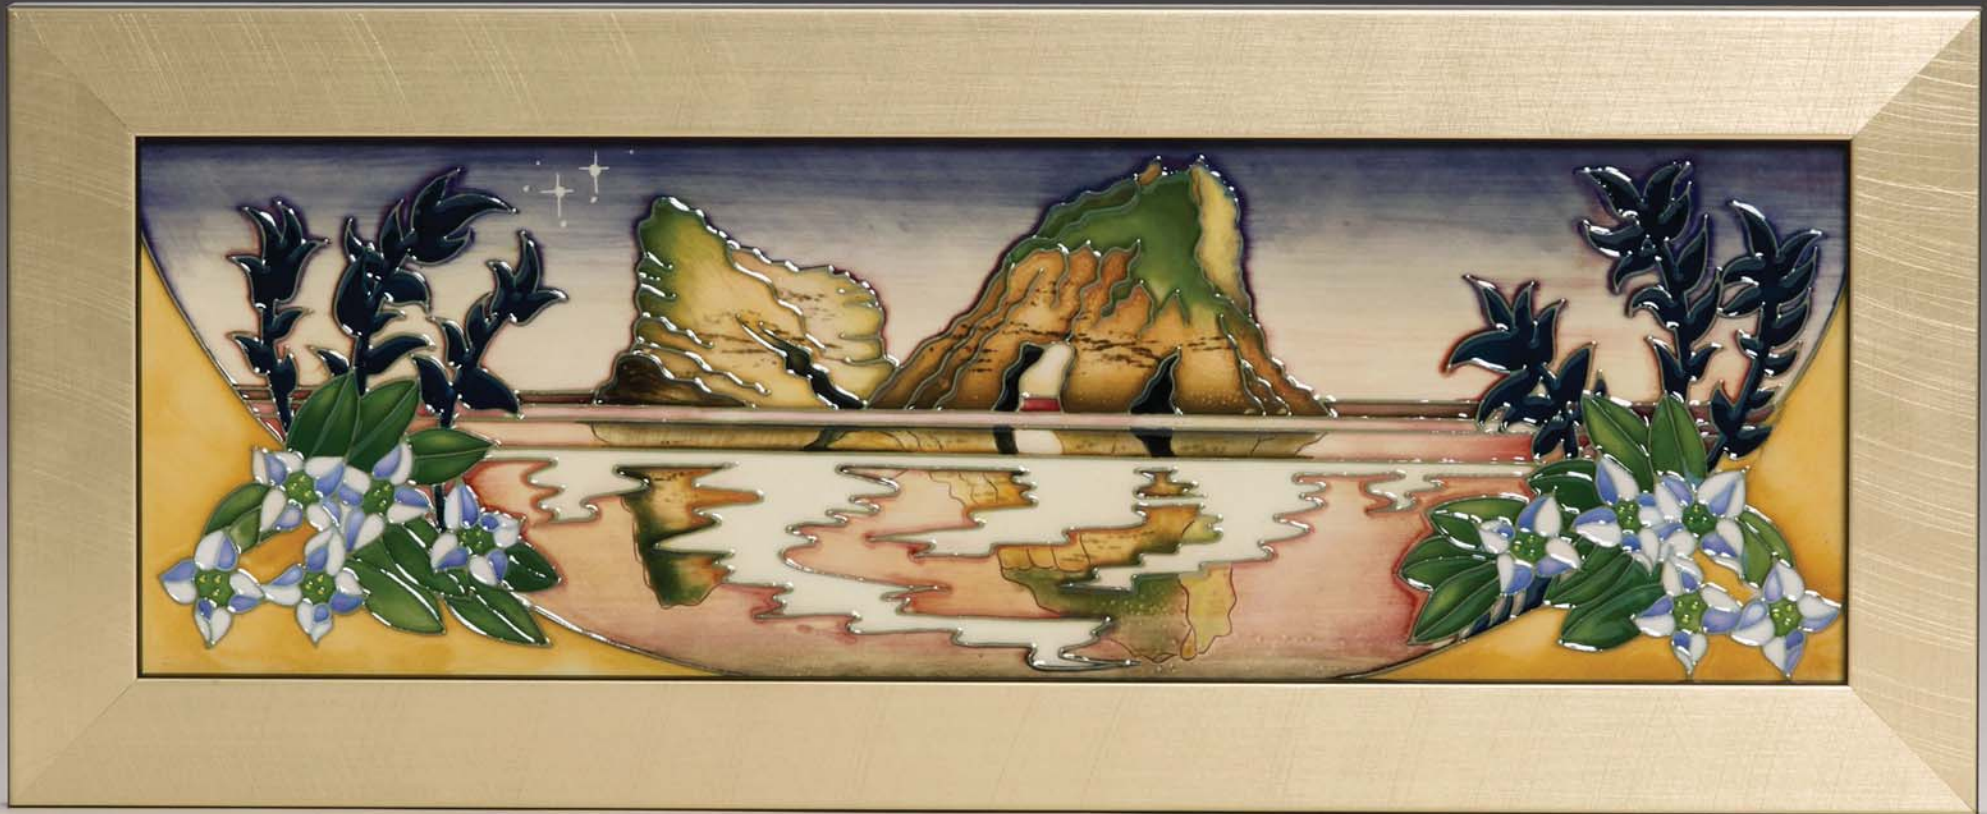

# *Farewell Beach*

*Shape/Size: Plaque 4" x 12"*

*Designer: Vicky Lovatt*

*Numbered Edition*

*(These three images are depicted on the one vase)*